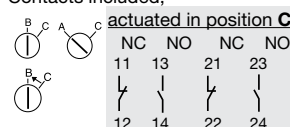

2 and 3 position selector switches Non-illuminated

Contacts actuated

Two position selector switch

Contacts included,

	NC	NO	NC	NO
1NO	-	1	-	-
2NO	-	1	-	1
1NC	1	-	-	-
2NC	1	-	1	-
1NO + 1NC	-	1	1	-

Bezel in black plastic as standard

Bezel in metal:

Replace '1' in the:

Catalog No. C#SS#10Δ-...

Ref. Code 1SFA619XXX R 1XXX

3 for metal bezel

Contacts actuated

Three position selector switch

Contacts included,

	A		C	
	NC	NO	NC	NO
2NO	-	1	-	1
2NC	1	-	1	-
1NO + 1NC	1	-	-	1

Codes for handle colors

	Catalog No.	Ref. Code
Red	R	1
Black	B	6
Grey	U	7

Selector switch with ...

Description	Catalog No.	Ref. Code	List Price
-------------	-------------	-----------	------------