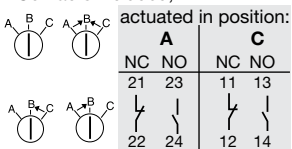

2 and 3 position selector switches Non-illuminated

Contacts actuated

Two position selector switch

Contacts included,

	NC	NO	NC	NO
1NO	-	1	-	-
2NO	-	1	-	1
1NC	1	-	-	-
2NC	1	-	1	-
1NO + 1NC	-	1	1	-

Bezel in black plastic as standard

Bezel in metal:

Replace '1' in the:

Catalog No. C#SS#10Δ-...

Ref. Code 1SFA619XXX R 1XXX

3 for metal bezel

Contacts actuated

Three position selector switch

Contacts included,

	A		C	
	NC	NO	NC	NO
2NO	-	1	-	1
2NC	1	-	1	-
1NO + 1NC	1	-	-	1

Codes for handle colors

	Catalog No.	Ref. Code
Red	R	1
Black	B	6
Grey	U	7

Selector switch with ...

Description	Catalog No.	Ref. Code	List Price
-------------	-------------	-----------	------------

Short handle. Two positions

Maintained

Contacts included:

1 NO		C2SS110 -10	1SFA 619 200 R101‡	\$ 22.70
2 NO		C2SS110 -20	1SFA 619 200 R102‡	27.20
1 NC		C2SS110 -01	1SFA 619 200 R104‡	22.70
2 NC		C2SS110 -02	1SFA 619 200 R105‡	27.20
1 NO + 1 NC		C2SS110 -11	1SFA 619 200 R107‡	27.20