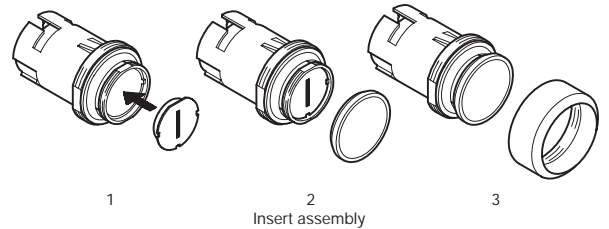

Text caps

Legend	Cap color ①	Suffix code ②	Flush button catalog number	Extended button catalog number	Pilot light catalog number	List price
	White	C82	1SFA616901R9036	—	—	\$.90
Start	White	C67	1SFA616901R2030	1SFA616902R2030	1SFA616903R2030	
START	Green Black	C5 C81	1SFA616906R1042 1SFA616908R1042	— —	— —	
On	White	C68	1SFA616901R1020	1SFA616902R1020	1SFA616903R1020	
ON	White Green Black	C69 C70 C1	1SFA616901R1039 1SFA616906R1039 1SFA616908R1030	— — —	1SFA616903R1039 — —	
Off	White	C71	1SFA616901R1019	1SFA616902R1019	1SFA616903R1019	
OFF	White Red Black	C72 C73 C2	— — 1SFA616908R1040	1SFA616902R1040 1SFA616905R1040 1SFA616909R1040	— — —	
Stop	White	C74	1SFA616901R1031	1SFA616902R1031	1SFA616903R1031	
STOP	Red	C4	1SFA616904R1047	1SFA616905R1047	—	
Reset	White	C75	1SFA616901R1025	1SFA616902R1025	1SFA616903R1025	
Blank	White Green	C15 CG	1SFA616901R9000 2949 1468-2	1SFA616902R9000 2949 1469-2	1SFA616903R9000 —	
UP	Green	C11	1SFA616906R1043	—	—	
DOWN	Green	C12	1SFA616906R1044	—	—	
OPEN	White Green	C16 C19	1SFA616901R1045 1SFA616906R1045	— —	— —	
CLOSE	White Green	C17 C20	1SFA616901R1046 1SFA616906R1046	— —	— —	
REV	Green	C6	1SFA616906R1048	—	—	
FWD	Green	C7	1SFA616906R1049	—	—	
SLOW	Green	C8	1SFA616906R1050	—	—	
FAST	Green	C9	1SFA616906R1051	—	—	
JOG	Green	C10	1SFA616906R1052	—	—	
RESET	Black	C3	1SFA616908R1041	—	—	
LATCH	White	C18	1SFA616901R1053	—	—	

① Illuminated pushbuttons and pilot lights must use white insert.
② For extended pushbuttons, insert "E" at the end of the catalog number. For pilot lights, insert "P" at end of the catalog number.

Text caps