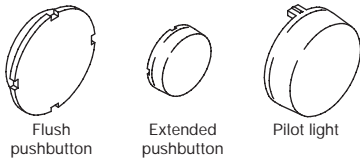

Text caps

Legend	Cap color ①	Suffix code ②	Flush button catalog number	Extended button catalog number	Pilot light catalog number	List price
	White	C82	1SFA616901R9036	—	—	\$.90
Start	White	C67	1SFA616901R2030	1SFA616902R2030	1SFA616903R2030	
START	Green Black	C5 C81	1SFA616906R1042 1SFA616908R1042	— —	— —	
On	White	C68	1SFA616901R1020	1SFA616902R1020	1SFA616903R1020	
ON	White Green Black	C69 C70 C1	1SFA616901R1039 1SFA616906R1039 1SFA616908R1030	— — —	1SFA616903R1039 — —	
Off	White	C71	1SFA616901R1019	1SFA616902R1019	1SFA616903R1019	
OFF	White Red Black	C72 C73 C2	— — 1SFA616908R1040	1SFA616902R1040 1SFA616905R1040 1SFA616909R1040	— — —	
Stop	White	C74	1SFA616901R1031	1SFA616902R1031	1SFA616903R1031	
STOP	Red	C4	1SFA616904R1047	1SFA616905R1047	—	
Reset	White	C75	1SFA616901R1025	1SFA616902R1025	1SFA616903R1025	
Blank	White Green	C15 CG	1SFA616901R9000 2949 1468-2	1SFA616902R9000 2949 1469-2	1SFA616903R9000 —	
UP	Green	C11	1SFA616906R1043	—	—	
DOWN	Green	C12	1SFA616906R1044	—	—	
OPEN	White Green	C16 C19	1SFA616901R1045 1SFA616906R1045	— —	— —	
CLOSE	White Green	C17 C20	1SFA616901R1046 1SFA616906R1046	— —	— —	
REV	Green	C6	1SFA616906R1048	—	—	
FWD	Green	C7	1SFA616906R1049	—	—	
SLOW	Green	C8	1SFA616906R1050	—	—	
FAST	Green	C9	1SFA616906R1051	—	—	
JOG	Green	C10	1SFA616906R1052	—	—	
RESET	Black	C3	1SFA616908R1041	—	—	
LATCH	White	C18	1SFA616901R1053	—	—	

① Illuminated pushbuttons and pilot lights must use white insert.
② For extended pushbuttons, insert "E" at the end of the catalog number. For pilot lights, insert "P" at end of the catalog number.

Text caps