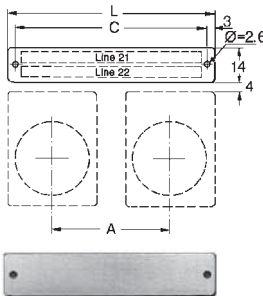

Special legend plates

Emergency stop legend plates ①

Description/Text	Catalog No.	List Price
Black text on a yellow aluminum plate. Nöd Stopp Emergency Stop Not Aus ARRET D'URGENCE HÄTÅSEIS PARADA DE EMERGENCIA EMERGENCY STOP NOT AUS ARRET D'URGENCE Without text	SK 615 546-1 SK 615 546-2 SK 615 546-3 SK 615 546-4 SK 615 546-5 SK 615 546-6 SK 615 546-13 SK 615 546-8	$ 6.00
Black text on a yellow plastic plate. Quantity per package: 10 Can be used as yellow background. Emergency Stop	1SFA 616 915 R1005	5.00

More emergency stop legend plates on page 8.60.

Legend plates without or with customer-selected text

Of aluminum

Number of operations	Max. number of characters per line	Dimensions			Without text ② Catalog No.	With text ③ Catalog No.	List Price
		A	L	C			
1	7	-	29.6	23.6	SK 615 545-1	SK 615 998-1	$ 6.00
2	20	30.5	60	54	SK 615 545-2	SK 615 998-2	
2	24	40	70	64	SK 615 545-3	SK 615 998-3	
3	33	30.5	90	84	SK 615 545-4	SK 615 998-4	
3	42	40	110	104	SK 615 545-5	SK 615 998-5	

① Does not work with pushbutton enclosure.

② Quantity per package: 10.

③ When ordering, please state text and position (Line 21 and Line 22). Only the initial character is upper case unless other is stated. Quantity per package: 1.