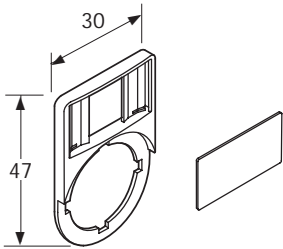

Special legend plates

Legend plate holders with inserts

- Holder of black plastic.
 - Holder of grey plastic for plastic enclosures.
 - Insert of brushed aluminum on black plastic.
- The insert is securely retained in a pocket and can be removed.
3 mm high text in typeface Helvetica.

Inserts for two-position selector switches

Of brushed aluminum on black plastic. Text on both sides.

Description	Catalog No.	List Price
<u>With text or symbol</u>		
Pos. 21 Pos. 22		
O I	1SFA 611 930 R 1070	\$.70
I II	1SFA 611 930 R 1071	
→ →→	1SFA 611 930 R 1072	
Off On	1SFA 611 930 R 1073	
Stop Start	1SFA 611 930 R 1074	
Low High	1SFA 611 930 R 1075	
Slow Fast	1SFA 611 930 R 1076	
Close Open	1SFA 611 930 R 1077	
Jog Run	1SFA 611 930 R 1078	
Hand Auto	1SFA 611 930 R 1079	