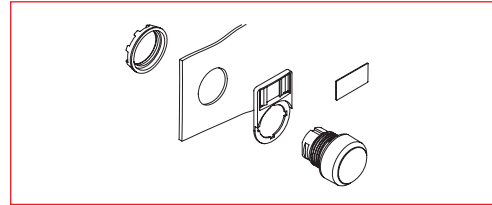

Special legend plates

Legend plate holders with inserts

- Holder of black plastic.
 - Holder of grey plastic for plastic enclosures.
 - Insert of brushed aluminum on black plastic.
- The insert is securely retained in a pocket and can be removed.
3 mm high text in typeface Helvetica.

Inserts for two-position selector switches

Of brushed aluminum on black plastic. Text on both sides.

Description	Catalog No.	List Price
<u>With text or symbol</u>		
Pos. 21 Pos. 22		
O I	1SFA 611 930 R 1070	\$.70
I II	1SFA 611 930 R 1071	
→ →→	1SFA 611 930 R 1072	
Off On	1SFA 611 930 R 1073	
Stop Start	1SFA 611 930 R 1074	
Low High	1SFA 611 930 R 1075	
Slow Fast	1SFA 611 930 R 1076	
Close Open	1SFA 611 930 R 1077	
Jog Run	1SFA 611 930 R 1078	
Hand Auto	1SFA 611 930 R 1079	