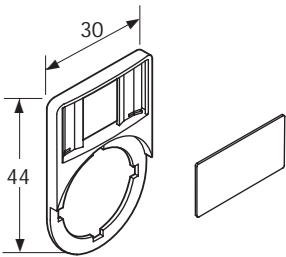

Inserts for two-position selector switches

Of brushed aluminum on black plastic. Text on both sides.

Description	Catalog No.	List Price
<u>With text or symbol</u>		
Pos. 21 Pos. 22		
O I	1SFA 611 930 R 1070	\$.70
I II	1SFA 611 930 R 1071	
→ →→	1SFA 611 930 R 1072	
Off On	1SFA 611 930 R 1073	
Stop Start	1SFA 611 930 R 1074	
Low High	1SFA 611 930 R 1075	
Slow Fast	1SFA 611 930 R 1076	
Close Open	1SFA 611 930 R 1077	
Jog Run	1SFA 611 930 R 1078	
Hand Auto	1SFA 611 930 R 1079	

For two-position. selector switch

Special legend plates

For three-position selector switch

Inserts for three-position selector switches

Of brushed aluminum on black plastic. Text on both sides.

Description	Catalog No.	List Price
With text or symbol		
Pos. 31 Pos. 32 Pos. 33		
← O →	1SFA 611 930 R 1080	\$.70
→ O →→	1SFA 611 930 R 1081	
I O II	1SFA 611 930 R 1082	
Hand O Auto	1SFA 611 930 R 1083	
Slow Off Fast	1SFA 611 930 R 1084	