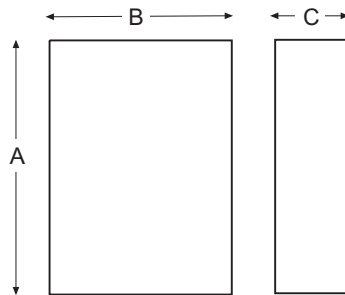

Approximate dimensions

Softstarters
Type SSM

6

Soft start with line start section (inches)				Optional softstart only (inches)			
Model number	A	B	C	Model number	A	B	C
SSM-23200-E-S	92	36	30	SSM-23200-E	92	36	30
SSM-23400-E-S	92	36	30	SSM-23400-E	92	36	30
SSM-23600-E-S	92	72	30	SSM-23600-E	92	36	30
SSM-33200-E-S	92	36	30	SSM-33200-E	92	36	30
SSM-33400-E-S	92	36	30	SSM-33400-E	92	36	30
SSM-33600-E-S	92	72	30	SSM-33600-E	92	36	30
SSM-41200-E-S	92	36	30	SSM-41200-E	92	36	30
SSM-41400-E-S	92	36	30	SSM-41400-E	92	36	30
SSM-41600-E-S	92	72	30	SSM-41600-E	92	36	30
SSM-66200-E-S	92	72	30	SSM-66200-E	92	36	30
SSM-66400-E-S	92	72	30	SSM-66400-E	92	36	30
SSM-66600-E-S	92	72	30	SSM-66600-E	92	72	30
SSM-138300-E-S	92	120	44	SSM-138300-E	Consult factory		
SSM-138600-E-S	92	84	96	SSM-138600-E			