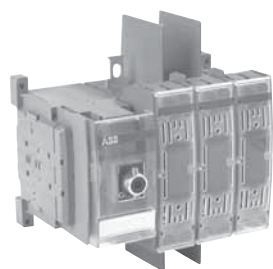

### NFC fuse pattern

### 63A – 125A, 14x51 & 22x58

OS32F1214

OS63F12

OS125F03

#### NFC fuse pattern switches (cylinder) (10x38) (14x51)

Handle and shaft included

Catalog number	Number of poles	Rated op. current/ Rated op. power		Fuse type and size	Fuse standard
		415V	690V		
OS25F1210 OS25F2210N1 OS25F2210F	3 3 + non-fused neutral 4	25 A 12 kW	25A 22 kW	10 x 38 25 A	IEC 269-2-1
OS32F1214 OS32F2214N1 OS32F2214F	3 3 + non-fused neutral 4	32 A 15 kW	32A 25 kW	14 x 51 32 A	IEC 269-2-1

#### NFC fuse pattern (cylinder fuse links), (14x51 & 22x58)

Handle and shaft included

Catalog number	Number of poles	Rated operational voltage AC23/[V]	I <sub>in</sub> (open) [A]	Rated operational power in category AC23A, IEC947 [A/kW]					Weight with pack- age [kg]
				230V	400V	415V	550V	690V	
OS50F12	3	690	50	50/15	50/25	50/25	50/33	50/45	1.3
OS50F22F	4	690	50	50/15	50/25	50/25	50/33	50/45	1.6
OS63F12	3	690	63	63/18.5	63/30	63/30	63/37	63/60	1.3
OS63F22F	4	690	63	63/18.5	63/30	63/30	63/37	63/60	1.6
OS100F03	3	690	125	100/30	100/45	100/55	100/60	100/90	2.2
OS100F04F	4								2.8
OS100F04N1	3 + non-fuse N								2.8
OS125F03	3	690	125	125/37	125/60	125/60	125/80	125/110	1.3
OS125F04F	4								1.6
OS125F04N1	3 + non-fuse N								1.6