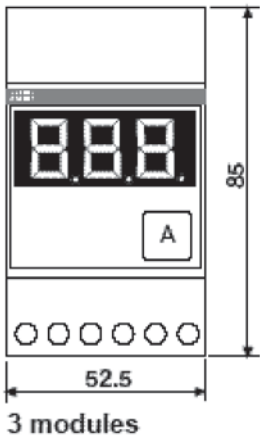

# Approximate dimensions

00.00 → Inches  
00.00 → [Millimeters]

## Approximate dimensions

E1173 - E1175

DTS

VLMD, AMTD

TMS