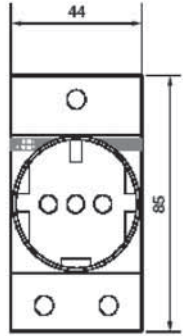

# Approximate dimensions

00.00 → Inches  
00.00 → [Millimeters]

## Approximate dimensions

E1173 - E1175

DTS

VLMD, AMTD

TMS