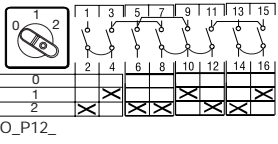

O_P12_

Pumpstart switches

Miniature, door mounted

Function	Number of poles	Rated thermal current [A]	Weight [kg]	Catalog number	List price
0 - 1	1	10	0.04	OMSE158PB	$ 78

Normal, door mounted

0 - 1	1	25	0.09	ONSE158PB	79

Modular, DIN-rail mounted

0 - 1	1	25	0.09	ONSE158M	100

Ventilation switches

Black handle and frontplate with standard text are included. The type and the ordering number are for one piece, package quantity is 10 pcs. Special engraved frontplates to be ordered as separate items.

Function	Number of poles	Rated thermal current [A]	Motor rating [kW/400V]	Weight [kg]	Catalog number	List price

Miniature, door mounted

A - 0 - 1/2 - 1/1	2	10	7.5	0.06	OMST301PB	$ 74

Normal, door mounted

A - 0 - 1/2 - 1/1	2	25	7.5	0.11	ONST301PB	78

Modular, DIN-rail mounted

A - 0 - 1/2 - 1/1	2	25	7.5	0.11	ONST301M	78

Large, door mounted

A - 0 - 1/2 - 1/1	2	40	15	0.21	OL40ST301PB	139

Reversing switches

Black handle and frontplate with standard text are included. The type and the ordering number are for one piece, package quantity is 10 pcs.. Special engraved frontplates to be ordered as separate items.

Normal, door mounted

1 - 0 - 2	3	25	7.5	0.10	ONW3PB	130

Large, door mounted

1 - 0 - 2	3	40	15	0.21	OL40W3PB	233

Star-delta switches

Normal, door mounted

0 - Y - ΔΔ	3	25	7.5	0.12	ONSDEPB	222

Large, door mounted

0 - Y - Δ	3	40	15	0.21	OL40SDEPB	368

Pole-change switches (Dahlander)

Winding for 2 speeds, one direction, 0 - A - AYY

Normal, door mounted

0 - 1 - 2	3	25	7.5	0.12	ONP12PB	234

Large, door mounted

0 - 1 - 2	3	40	15	0.25	OL40P12PB	312

Packing sizes: OM 130 x 100 x 120 [mm]
ON, OL 250 x 100 x 110 [mm]

Standard delivery with black handle. Available also as an optional extra with grey handle, please change in type designation B to G, eg. OMA1PB would be OMA1PG with grey handle.