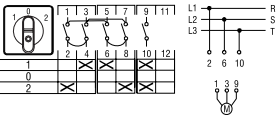

O_W3_

Pumpstart switches

Miniature, door mounted

Function	Number of poles	Rated thermal current [A]	Weight [kg]	Catalog number	List price
0 - 1	1	10	0.04	OMSE158PB	$ 78

Normal, door mounted

0 - 1	1	25	0.09	ONSE158PB	79

Modular, DIN-rail mounted

0 - 1	1	25	0.09	ONSE158M	100

Ventilation switches

Black handle and frontplate with standard text are included. The type and the ordering number are for one piece, package quantity is 10 pcs. Special engraved frontplates to be ordered as separate items.

Function	Number of poles	Rated thermal current [A]	Motor rating [kW/400V]	Weight [kg]	Catalog number	List price

Miniature, door mounted

A - 0 - 1/2 - 1/1	2	10	7.5	0.06	OMST301PB	$ 74

Normal, door mounted

A - 0 - 1/2 - 1/1	2	25	7.5	0.11	ONST301PB	78

Modular, DIN-rail mounted

A - 0 - 1/2 - 1/1	2	25	7.5	0.11	ONST301M	78

Large, door mounted

A - 0 - 1/2 - 1/1	2	40	15	0.21	OL40ST301PB	139

Reversing switches

Black handle and frontplate with standard text are included. The type and the ordering number are for one piece, package quantity is 10 pcs.. Special engraved frontplates to be ordered as separate items.

Normal, door mounted

1 - 0 - 2	3	25	7.5	0.10	ONW3PB	130

Large, door mounted

1 - 0 - 2	3	40	15	0.21	OL40W3PB	233

Star-delta switches

Normal, door mounted

0 - Y - ΔΔ	3	25	7.5	0.12	ONSDEPB	222

Large, door mounted

0 - Y - Δ	3	40	15	0.21	OL40SDEPB	368

Pole-change switches (Dahlander)

Winding for 2 speeds, one direction, 0 - A - AYY

Normal, door mounted

0 - 1 - 2	3	25	7.5	0.12	ONP12PB	234

Large, door mounted

0 - 1 - 2	3	40	15	0.25	OL40P12PB	312

Packing sizes: OM 130 x 100 x 120 [mm]
ON, OL 250 x 100 x 110 [mm]

Standard delivery with black handle. Available also as an optional extra with grey handle, please change in type designation B to G, eg. OMA1PB would be OMA1PG with grey handle.