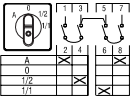

O_ST301_

Pumpstart switches

Miniature, door mounted

Function	Number of poles	Rated thermal current [A]	Weight [kg]	Catalog number	List price
0 - 1	1	10	0.04	OMSE158PB	$ 78

Normal, door mounted

0 - 1	1	25	0.09	ONSE158PB	79

Modular, DIN-rail mounted

0 - 1	1	25	0.09	ONSE158M	100

Ventilation switches

Black handle and frontplate with standard text are included. The type and the ordering number are for one piece, package quantity is 10 pcs. Special engraved frontplates to be ordered as separate items.

Function	Number of poles	Rated thermal current [A]	Motor rating [kW/400V]	Weight [kg]	Catalog number	List price

Miniature, door mounted

A - 0 - 1/2 - 1/1	2	10	7.5	0.06	OMST301PB	$ 74

Normal, door mounted

A - 0 - 1/2 - 1/1	2	25	7.5	0.11	ONST301PB	78

Modular, DIN-rail mounted

A - 0 - 1/2 - 1/1	2	25	7.5	0.11	ONST301M	78

Large, door mounted

A - 0 - 1/2 - 1/1	2	40	15	0.21	OL40ST301PB	139

Reversing switches

Black handle and frontplate with standard text are included. The type and the ordering number are for one piece, package quantity is 10 pcs.. Special engraved frontplates to be ordered as separate items.

Normal, door mounted

1 - 0 - 2	3	25	7.5	0.10	ONW3PB	130

Large, door mounted

1 - 0 - 2	3	40	15	0.21	OL40W3PB	233

Star-delta switches

Normal, door mounted

0 - Y - ΔΔ	3	25	7.5	0.12	ONSDEPB	222

Large, door mounted

0 - Y - Δ	3	40	15	0.21	OL40SDEPB	368

Pole-change switches (Dahlander)

Winding for 2 speeds, one direction, 0 - A - AYY

Normal, door mounted

0 - 1 - 2	3	25	7.5	0.12	ONP12PB	234

Large, door mounted

0 - 1 - 2	3	40	15	0.25	OL40P12PB	312

Packing sizes: OM 130 x 100 x 120 [mm]
ON, OL 250 x 100 x 110 [mm]

Standard delivery with black handle. Available also as an optional extra with grey handle, please change in type designation B to G, eg. OMA1PB would be OMA1PG with grey handle.