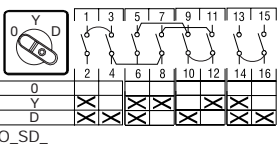

O_SD_

Pumpstart switches

Miniature, door mounted

Function	Number of poles	Rated thermal current [A]	Weight [kg]	Catalog number	List price
0 - 1	1	10	0.04	OMSE158PB	$ 78

Normal, door mounted

0 - 1	1	25	0.09	ONSE158PB	79

Modular, DIN-rail mounted

0 - 1	1	25	0.09	ONSE158M	100

Ventilation switches

Black handle and frontplate with standard text are included. The type and the ordering number are for one piece, package quantity is 10 pcs. Special engraved frontplates to be ordered as separate items.

Function	Number of poles	Rated thermal current [A]	Motor rating [kW/400V]	Weight [kg]	Catalog number	List price

Miniature, door mounted

A - 0 - 1/2 - 1/1	2	10	7.5	0.06	OMST301PB	$ 74

Normal, door mounted

A - 0 - 1/2 - 1/1	2	25	7.5	0.11	ONST301PB	78

Modular, DIN-rail mounted

A - 0 - 1/2 - 1/1	2	25	7.5	0.11	ONST301M	78

Large, door mounted

A - 0 - 1/2 - 1/1	2	40	15	0.21	OL40ST301PB	139

Reversing switches

Black handle and frontplate with standard text are included. The type and the ordering number are for one piece, package quantity is 10 pcs.. Special engraved frontplates to be ordered as separate items.

Normal, door mounted

1 - 0 - 2	3	25	7.5	0.10	ONW3PB	130

Large, door mounted

1 - 0 - 2	3	40	15	0.21	OL40W3PB	233

Star-delta switches

Normal, door mounted

0 - Y - ΔΔ	3	25	7.5	0.12	ONSDEPB	222

Large, door mounted

0 - Y - Δ	3	40	15	0.21	OL40SDEPB	368

Pole-change switches (Dahlander)

Winding for 2 speeds, one direction, 0 - A - AYY

Normal, door mounted

0 - 1 - 2	3	25	7.5	0.12	ONP12PB	234

Large, door mounted

0 - 1 - 2	3	40	15	0.25	OL40P12PB	312

Packing sizes: OM 130 x 100 x 120 [mm]
ON, OL 250 x 100 x 110 [mm]

Standard delivery with black handle. Available also as an optional extra with grey handle, please change in type designation B to G, eg. OMA1PB would be OMA1PG with grey handle.