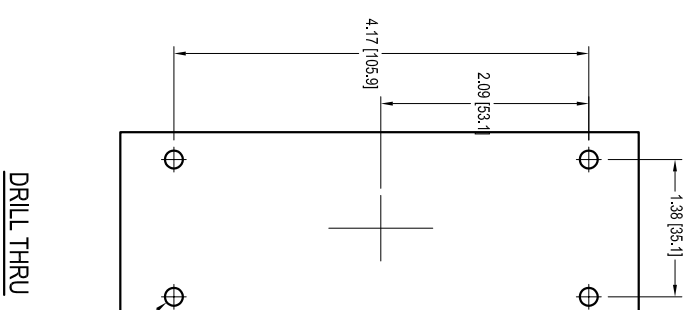

SIDE VIEW

FRONT VIEW

DRILL THRU

HANDLE DOOR CUTOUT

- CUTOUT WITH FLANGE AND CIRCUIT BREAKER FACE FLUSH WITH DOOR.
- CUTOUT WITHOUT FLANGE AND CIRCUIT BREAKER FACE FLUSH WITH DOOR.
- CUTOUT WITHOUT FLANGE AND CIRCUIT BREAKER FACE EXTENDING.

00.18 [04.5]
MM