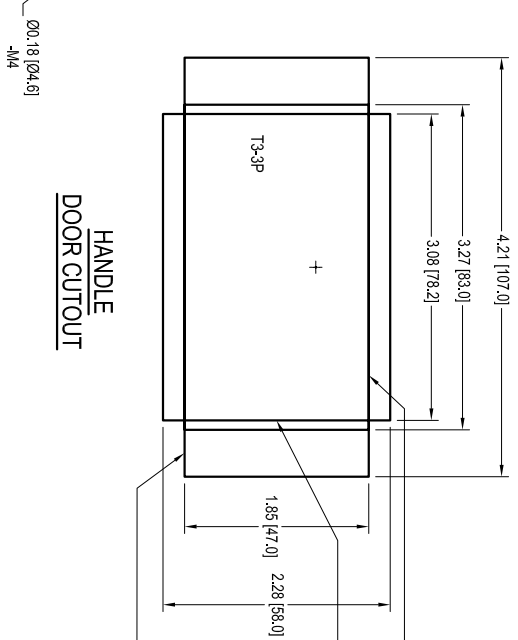

SIDE VIEW

FRONT VIEW

DRILL THRU

HANDLE DOOR CUTOUT

- CUTOUT WITH FLANGE AND CIRCUIT BREAKER FACE FLUSH WITH DOOR.
- CUTOUT WITHOUT FLANGE AND CIRCUIT BREAKER FACE FLUSH WITH DOOR.
- CUTOUT WITHOUT FLANGE AND CIRCUIT BREAKER FACE EXTENDING.

00.18 [04.5]
MM