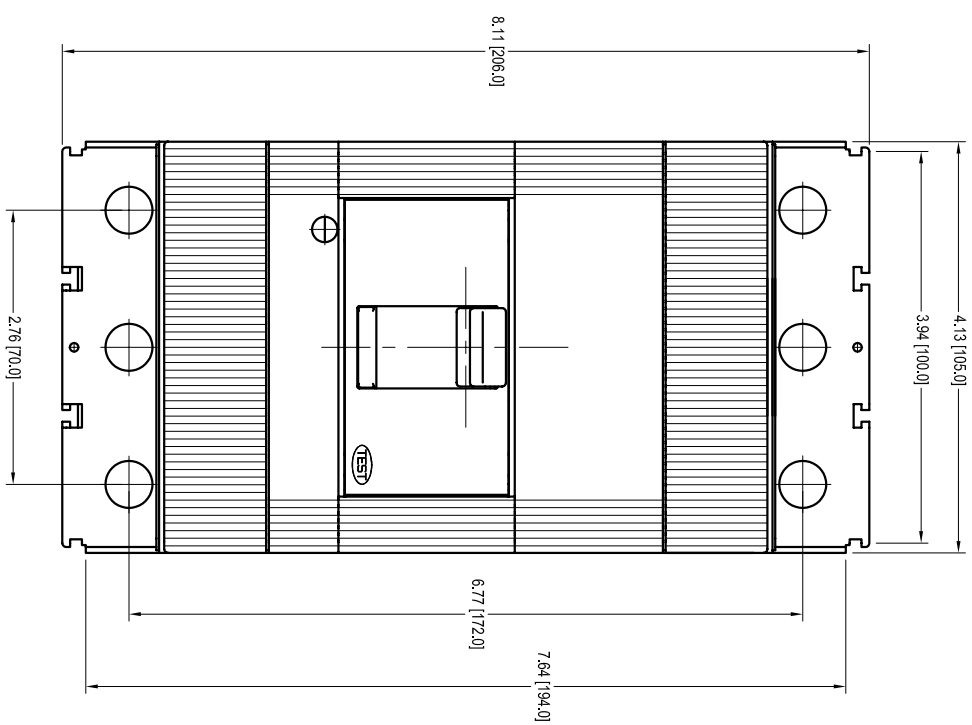

SIDE VIEW

FRONT VIEW

DRILL THRU

HANDLE DOOR CUTOUT

- CUTOUT WITH FLANGE AND CIRCUIT BREAKER FACE FLUSH WITH DOOR.
- CUTOUT WITHOUT FLANGE AND CIRCUIT BREAKER FACE FLUSH WITH DOOR.
- CUTOUT WITHOUT FLANGE AND CIRCUIT BREAKER FACE EXTENDING.

00.18 [04.5]
MM