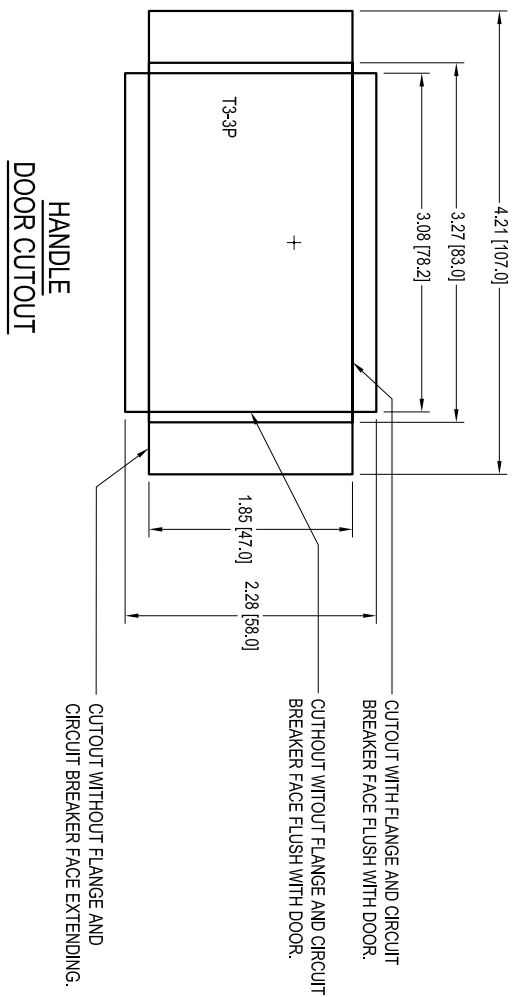

SIDE VIEW

FRONT VIEW

DRILL THRU

HANDLE DOOR CUTOUT

- CUTOUT WITH FLANGE AND CIRCUIT BREAKER FACE FLUSH WITH DOOR.
- CUTOUT WITHOUT FLANGE AND CIRCUIT BREAKER FACE FLUSH WITH DOOR.
- CUTOUT WITHOUT FLANGE AND CIRCUIT BREAKER FACE EXTENDING.