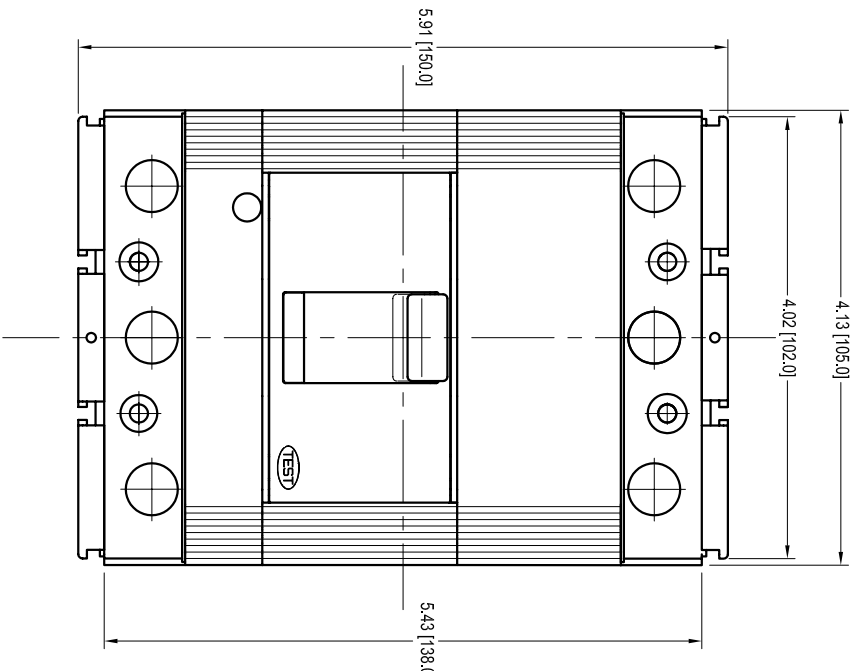

SIDE VIEW

FRONT VIEW

DRILL THRU

HANDLE DOOR CUTOUT

- CUTOUT WITH FLANGE AND CIRCUIT BREAKER FACE FLUSH WITH DOOR.
- CUTOUT WITHOUT FLANGE AND CIRCUIT BREAKER FACE FLUSH WITH DOOR.
- CUTOUT WITHOUT FLANGE AND CIRCUIT BREAKER FACE EXTENDING.