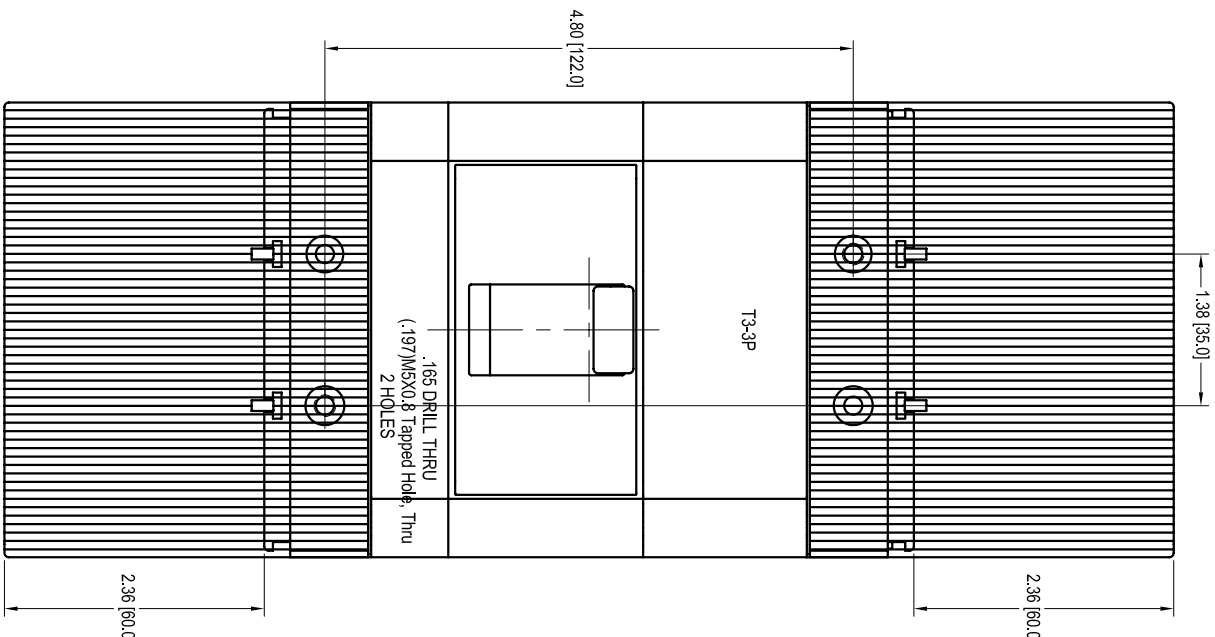

SIDE VIEW

FRONT VIEW

DRILL THRU

HANDLE DOOR CUTOUT

- CUTOUT WITH FLANGE AND CIRCUIT BREAKER FACE FLUSH WITH DOOR.
- CUTOUT WITHOUT FLANGE AND CIRCUIT BREAKER FACE FLUSH WITH DOOR.
- CUTOUT WITHOUT FLANGE AND CIRCUIT BREAKER FACE EXTENDING.