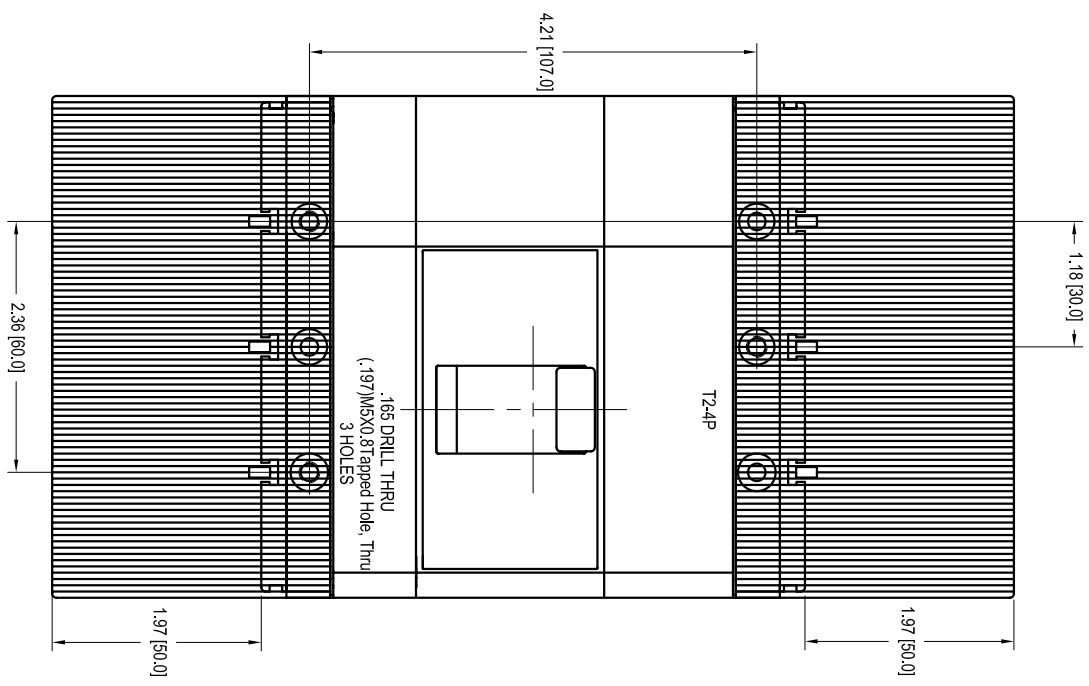

SIDE VIEW

FRONT VIEW

DRILL THRU

HANDLE DOOR CUTOUT