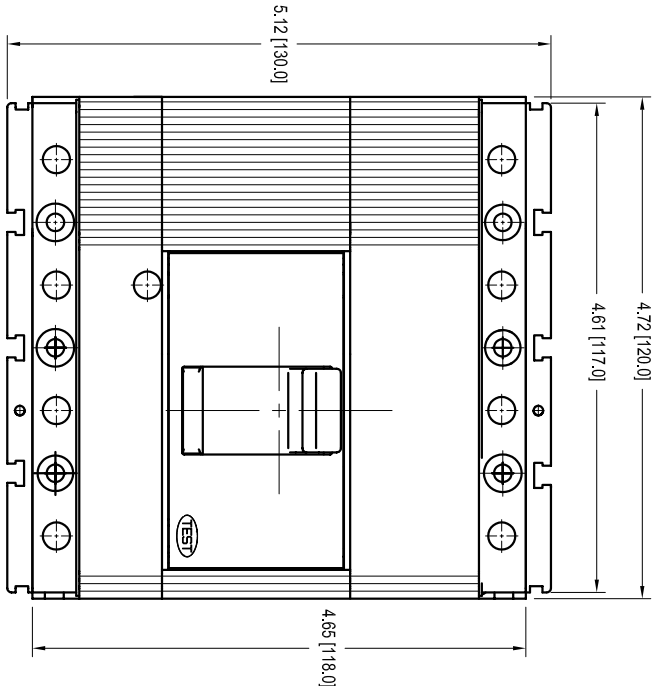

SIDE VIEW

FRONT VIEW

DRILL THRU

HANDLE DOOR CUTOUT