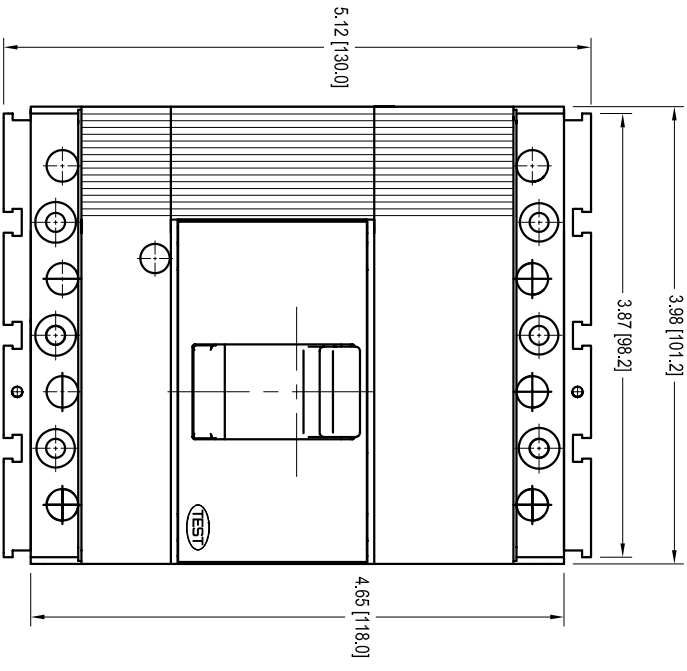

**SIDE VIEW**

**FRONT VIEW**

**DRILL THRU**

**HANDLE DOOR CUTOUT**

- CUTOUT WITH FLANGE AND CIRCUIT BREAKER FACE FLUSH WITH DOOR.
- CUTOUT WITHOUT FLANGE AND CIRCUIT BREAKER FACE FLUSH WITH DOOR.