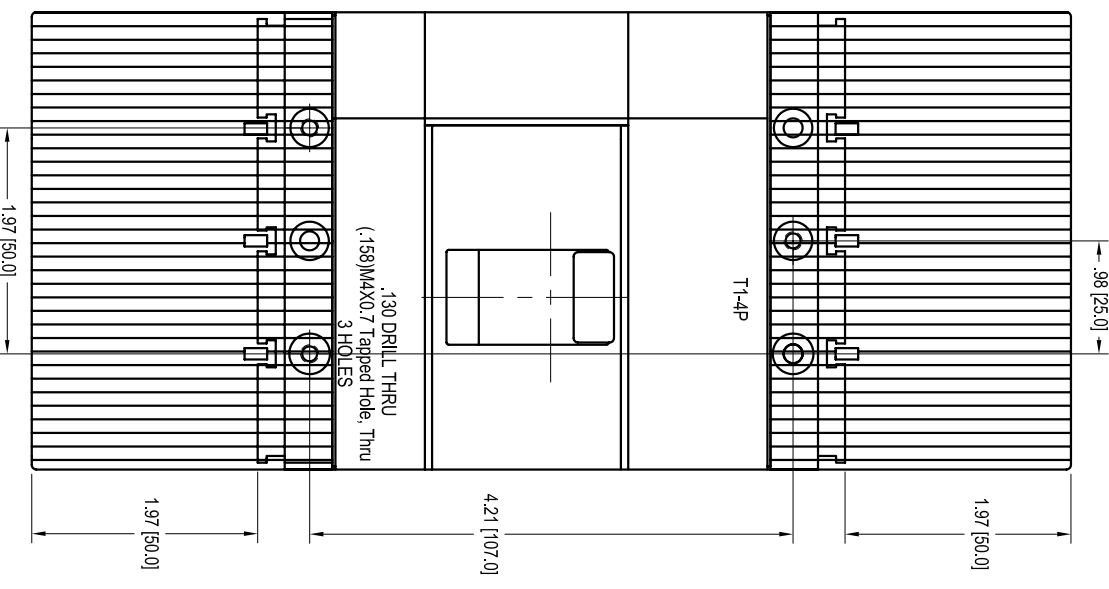

**SIDE VIEW**

**FRONT VIEW**

**DRILL THRU**

**HANDLE DOOR CUTOUT**

- CUTOUT WITH FLANGE AND CIRCUIT BREAKER FACE FLUSH WITH DOOR.
- CUTOUT WITHOUT FLANGE AND CIRCUIT BREAKER FACE FLUSH WITH DOOR.